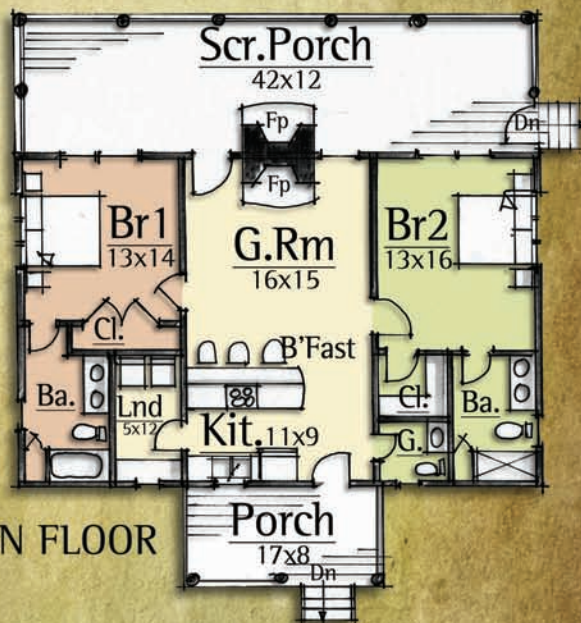

Main Level: 1,176 s.f.
Total Size: 1,176 s.f.

**This Plan
Available for
Purchase**

MOSSCREEK *Luxury Made Simple*

www.MossCreek.net

800.737.2166